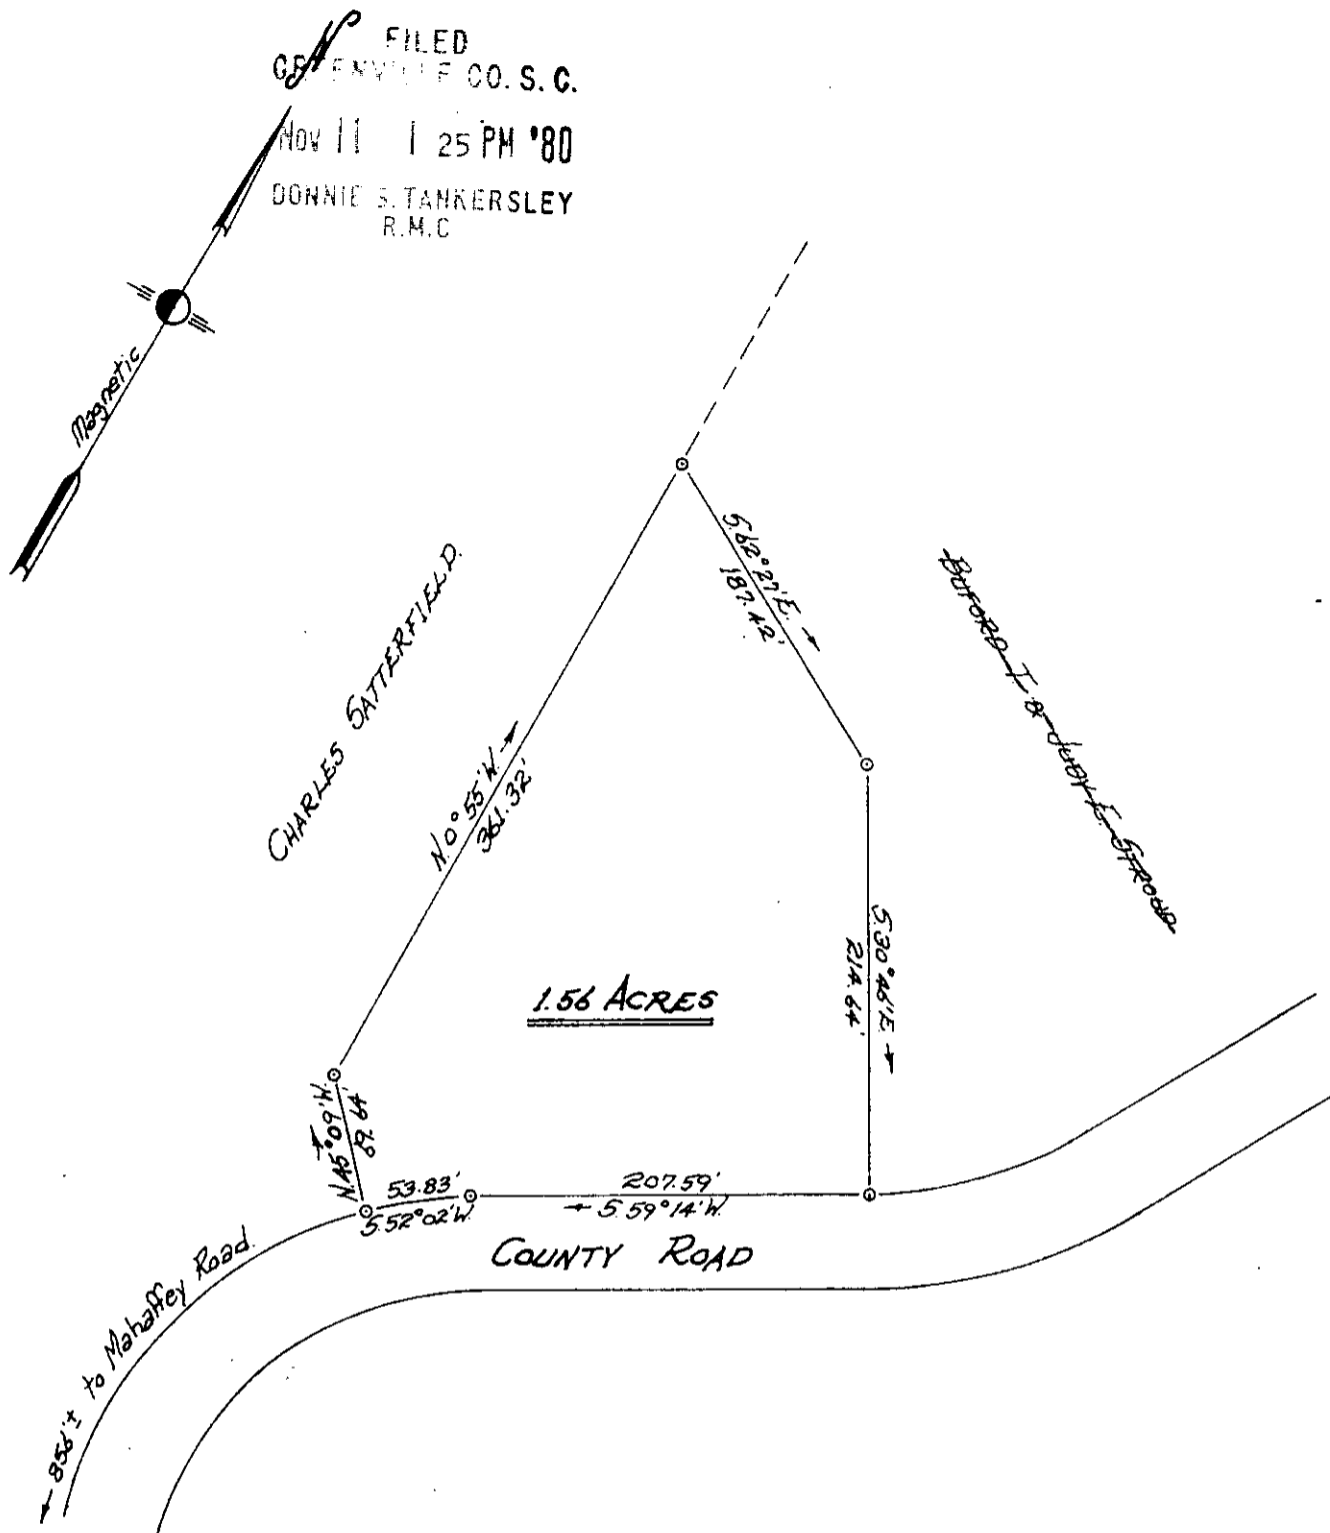

FILED
GREENVILLE CO. S. C.
Nov 11 1 25 PM '80
DONNIE S. TANKERSLEY
R.M.C.

PROPERTY OF
BUFORD T. & JUDY E. STROUD

Located near Cross Roads Baptist Church

GREENVILLE COUNTY,

SOUTH CAROLINA.

SCALE: 1" = 100 FEET

SEPT 11 1980

S-H-59

NOV 1 1 1980 14714

GCTO -----3 NO11 80

553
500CI

John A. Simmons
500CI

Tri-State Surveyors
109 Few Street
Greer, S. C. 29651

#67 Woodridge Cir.
Greenville, S.C. 29615 - 258-9111